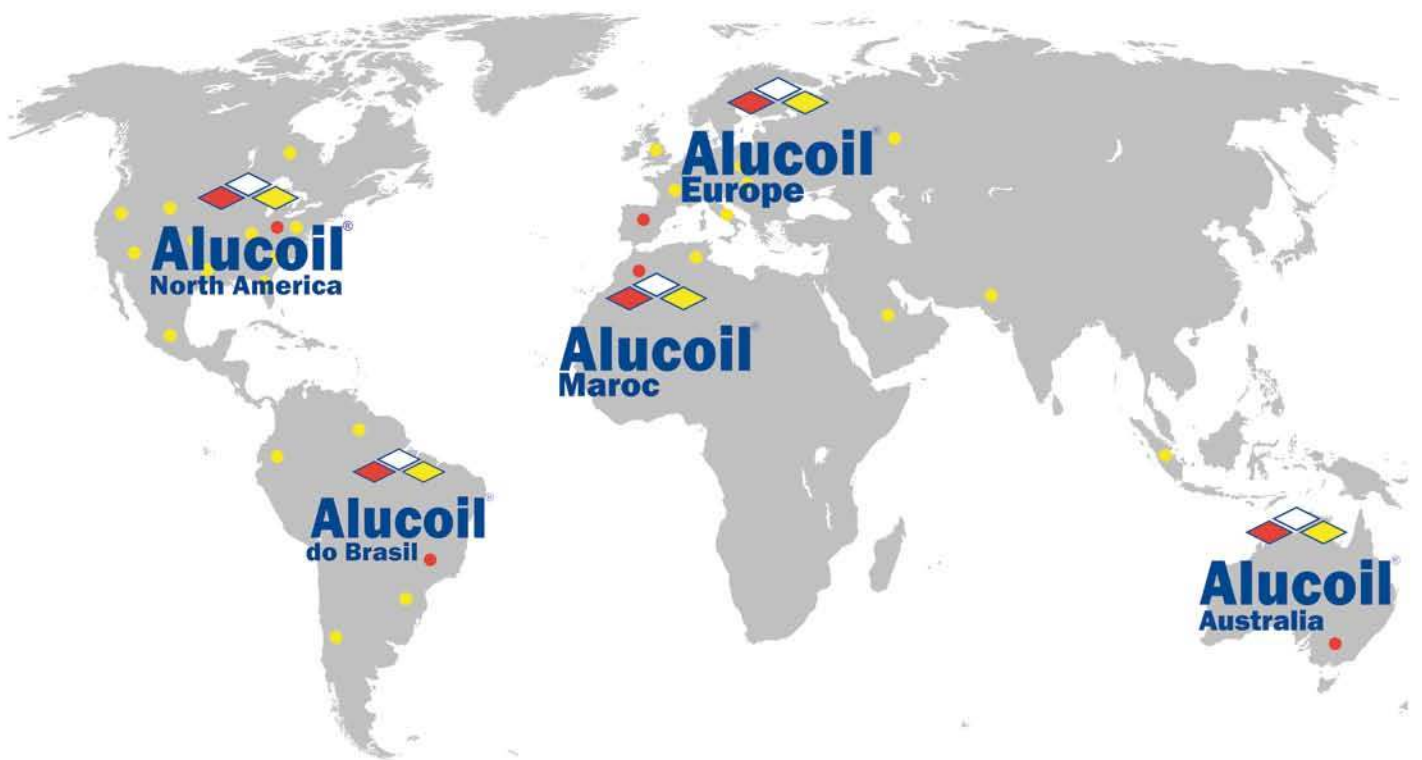

PORTFOLIO

Top Quality ACM - Worldwide

5 production locations in 5 continents.

Production capacity: 12.000.000 m2.

Technical and commercial assistance all around the world.

In-house technology focused on high-quality products.

larson[®]

Composite Panel

ALUCOIL is a Spanish multinational company headquartered in Miranda de Ebro (Burgos - SPAIN), and part of the **ALIBERICO** - an industrial and technological group leaders in the aluminium industry.

33. Hotel Barceló Raval: **larson®** - Barcelona (SPAIN). 34. Hotel Beverly Park: **larson®** - Blanes (SPAIN). 35. Hotel Novotel: **larson®** - Barcelona (SPAIN).

3. AIRPORTS AND HOSPITALS

Aerodrome Voghera (Pavia, ITALY) - Mohamed V Airport (Casablanca, MOROCCO) - Leon Airport (Leon, SPAIN) - Barcelona Airport (Barcelona, SPAIN) - Otopeni International Airport (Bucharest, ROMANIA) - Jasionka Airport (Rzeszow, POLAND) - Airport Florence (Florence, ITALY) - La Gomera Hospital (Canary Island, SPAIN) - Albacete Hospital (Albacete, SPAIN) - Ávila Hospital (Ávila, SPAIN) - San Rafael Hospital (A Coruña, SPAIN) - Henares Hospital (Madrid, SPAIN) - North Hospital (Madrid, SPAIN) - South Hospital (Madrid, SPAIN) - Tajo Hospital (Aranjuez, SPAIN) - Juan Canalejo Hospital (A Coruña, SPAIN) - Monte Príncipe Hospital (Madrid, SPAIN) - Sanchinarro Hospital (Madrid, SPAIN) - Ramón y Cajal Hospital (Madrid, SPAIN) - Tenon Hospital (Paris, FRANCE) - Leon Hospital (Leon, SPAIN) - Hospital of Cartagena (Cartagena, SPAIN) - Aviles Hospital (Aviles, SPAIN).

larson®

74. PEUGEOT Dealer: **larson®** Anodic Gloss and **signi®** Mirror Ext - Paris (FRANCE). 75. SEAT Sealco Dealer: **larson®** - Alcorcon (SPAIN). 76. FORD Dealer: **larson®** Silver Metallic - Rome (ITALY). 77. REANULT Dealer: **larson®** Traffic Yellow - Talavera de la Reina (SPAIN). 78. NISSAN Dealer: **larson®** Silver Metallic - Santander (SPAIN). 79. PEUGEOT Dealer: **larson®** Ultramarine Blue - A Coruña (SPAIN).