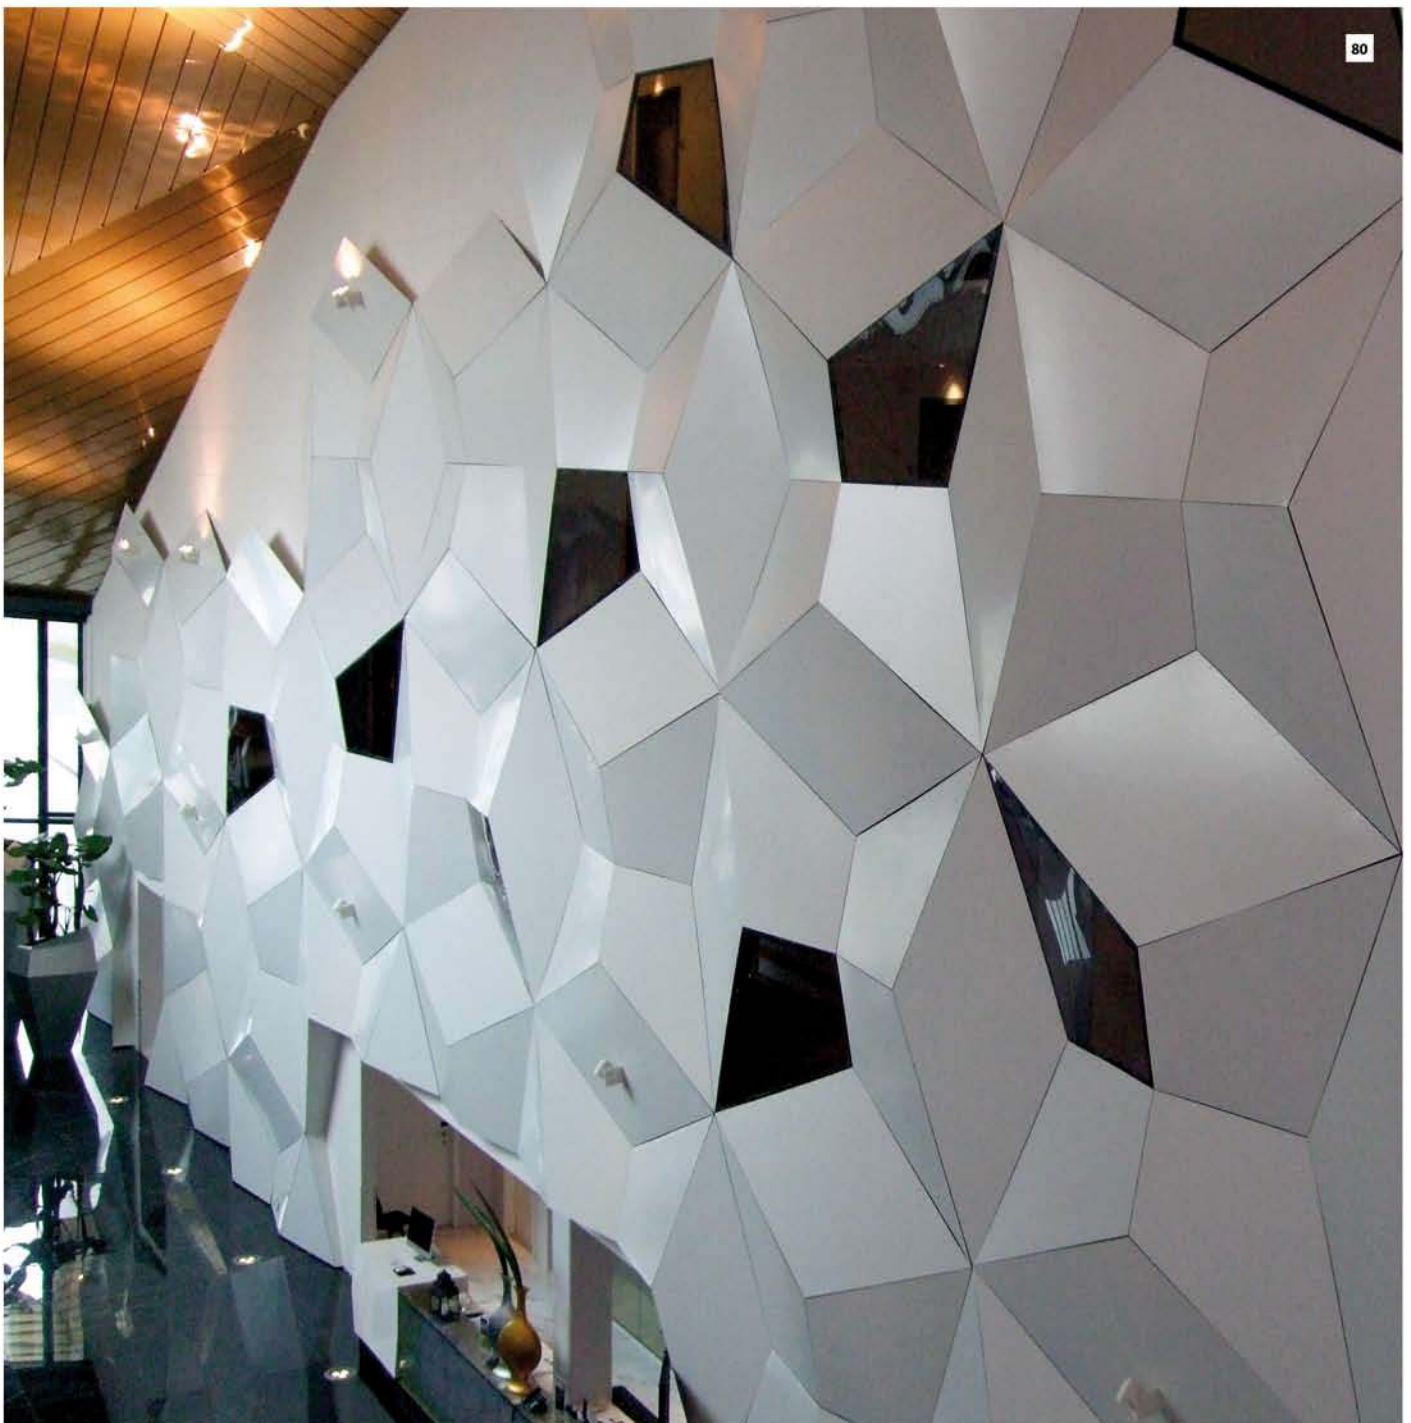

**“ALUCOIL, Blending
Quality and Design.”**

larson®

80. Clarion Hotel: **larson®** White and Alu-Brush - Trondheim (NORWAY). 81. Elevator: **signi®** - Walbrook London (U.K.). 82. VETECO Stand: **signi®** - Madrid (SPAIN). 83-84. Spa NH Eurobuilding: **larson®** Silver Metallic - Madrid (SPAIN). 85. Buses: **signi®** - Chamber of Commerce and Symphony Orchestra of Euskadi (SPAIN). 86. SMART Dealer: **larson®** Silver Metallic - Paris (FRANCE).